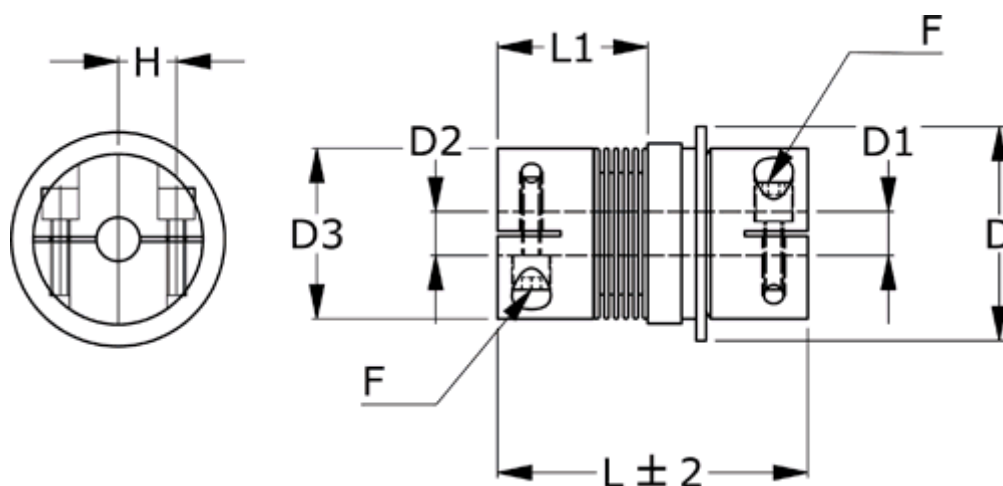

Data Sheet

Article number: 335010801252438D2

Description: Safety coupling BKK 080 multiposition
Length 125 mm, bore 24/38 mm, TKn max 80 NM

Measures

D = 94
D1 = 38
D2 = 24
D3 = 82.0
F = M10
H = 28.0
L = 125
L1 = 68.5

Nom. torque NM (TKn) = 80NM overload torque range 2
Position engagement = C = Synchronous
s = 2.0